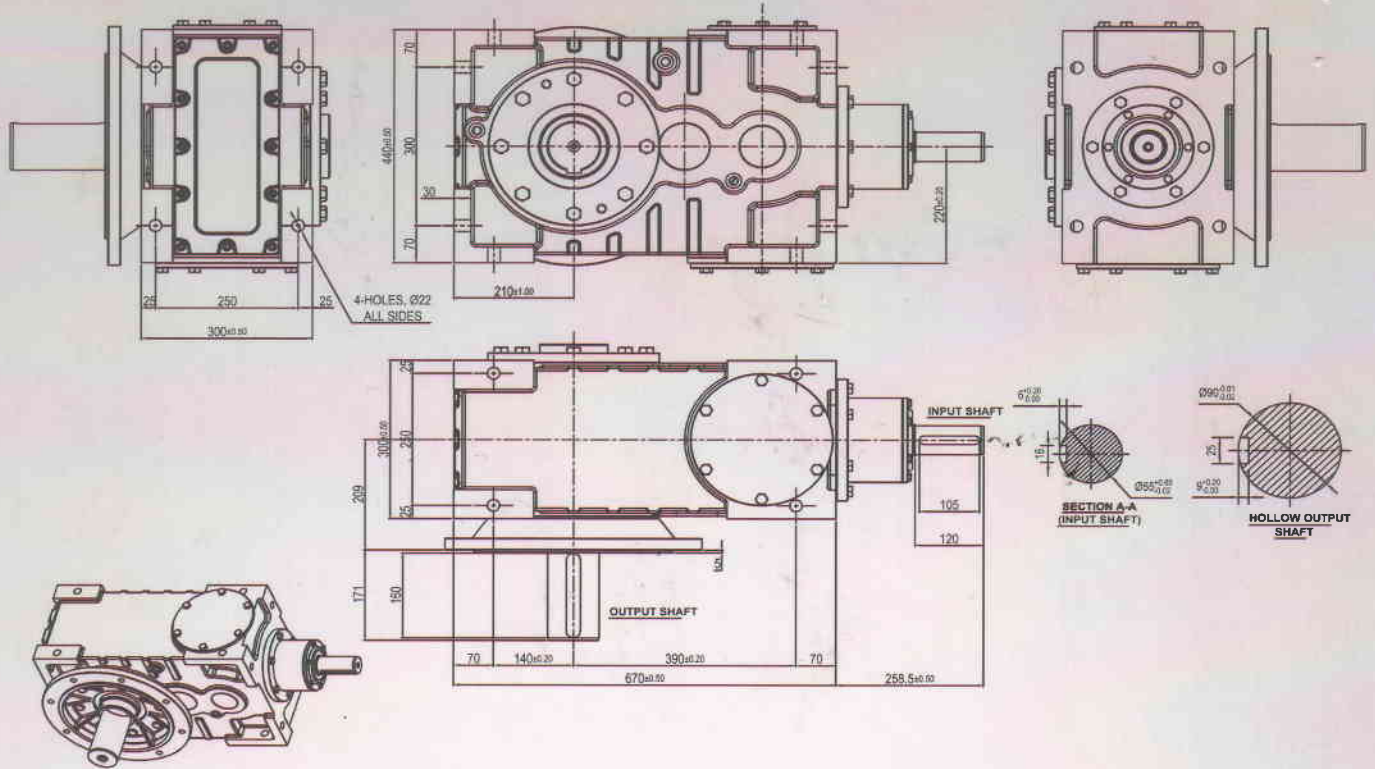

GEARZE

Delivering the correct transmission every time..

TWIN SHAFT
SPIRAL BEVEL

Twin Shaft Synchronouse Spiral Bevel Helical Geared Motor

M: +91 96876 10381/+91 99099 10387/+91 90998 05138 T: +91 79 2970 1965
E: sales@gearlinc.co.in W: www.gearlinc.co.in