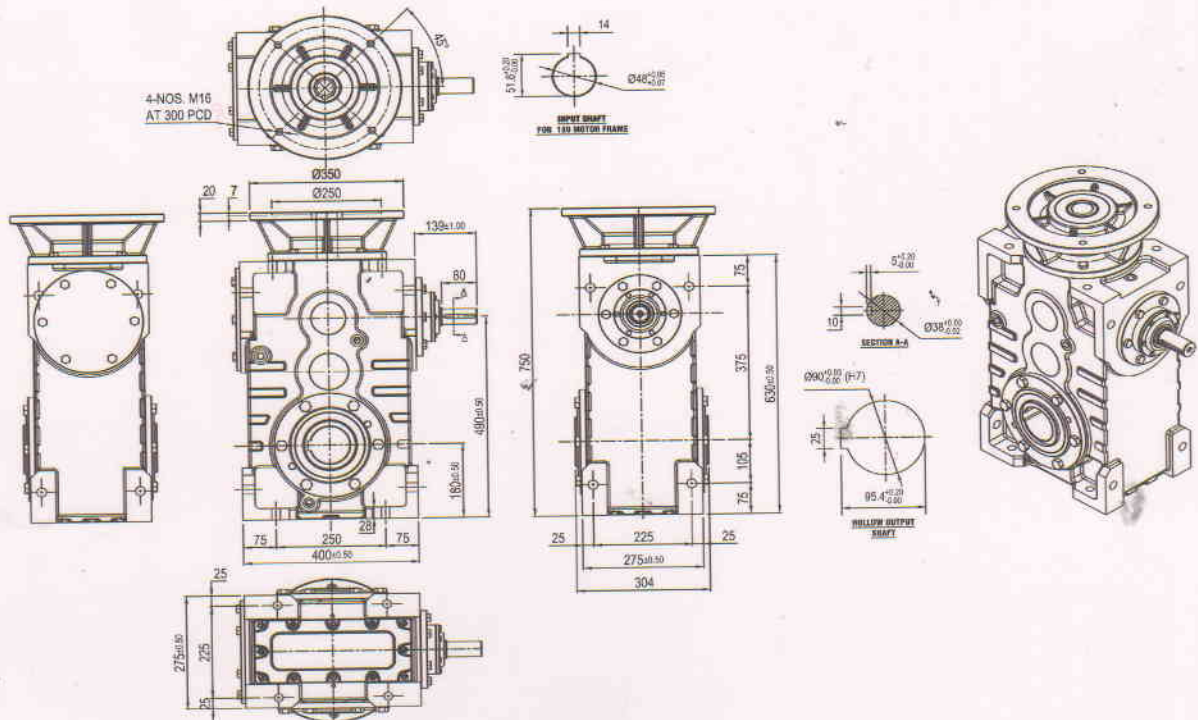

GEARZE

Delivering the correct transmission every time..

TWIN SHAFT
SPIRAL BEVEL

Twin Shaft Synchronouse Spiral Bevel Helical Geared Motor

M: +91 96876 10381/+91 99099 10387/+91 90998 05138 T: +91 79 2970 1965
E: sales@gearlinc.co.in W: www.gearlinc.co.in